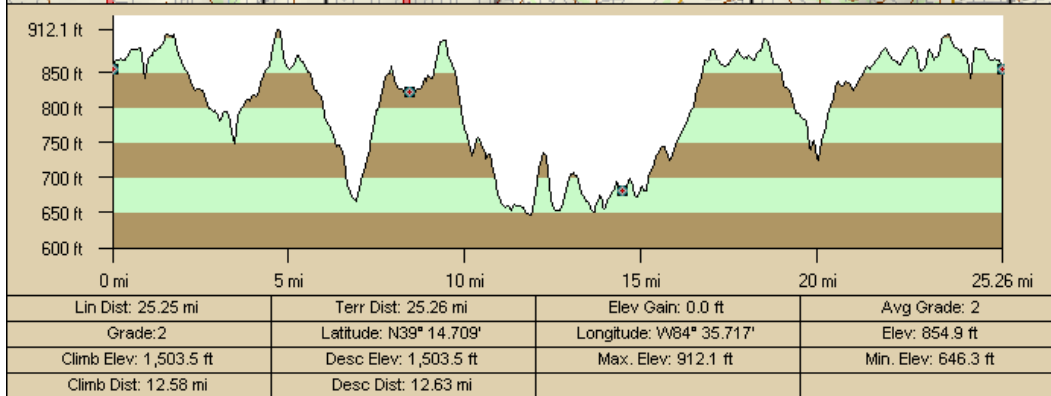

NORTHGATE MALL MALL TOUR 25 MILES

MILE	TURN	ROAD	DIST.
0	Right (East)	Springdale Rd.	3
3	Left	Mill Rd.	3.68
6.68	Right	Mack Rd.	3.09
9.77	Straight	Mulhauser Rd.	1.32
11.09	Right	Princeton-Glendale Rd.	2.07
13.16	Right	W. Kemper Rd.	5.92
19.08	Left	Pippin Rd.	3.01
22.09	Right	Springdale Rd.	1.44
23.53	Finish	Northgate Mall	

Data use subject to license.
© 2004 DeLorme, Topo USA® 5.0.
www.delorme.com

MN (5.2° W)

0 1/2 1 1 1/2 2 mi
Data Zoom 11-5