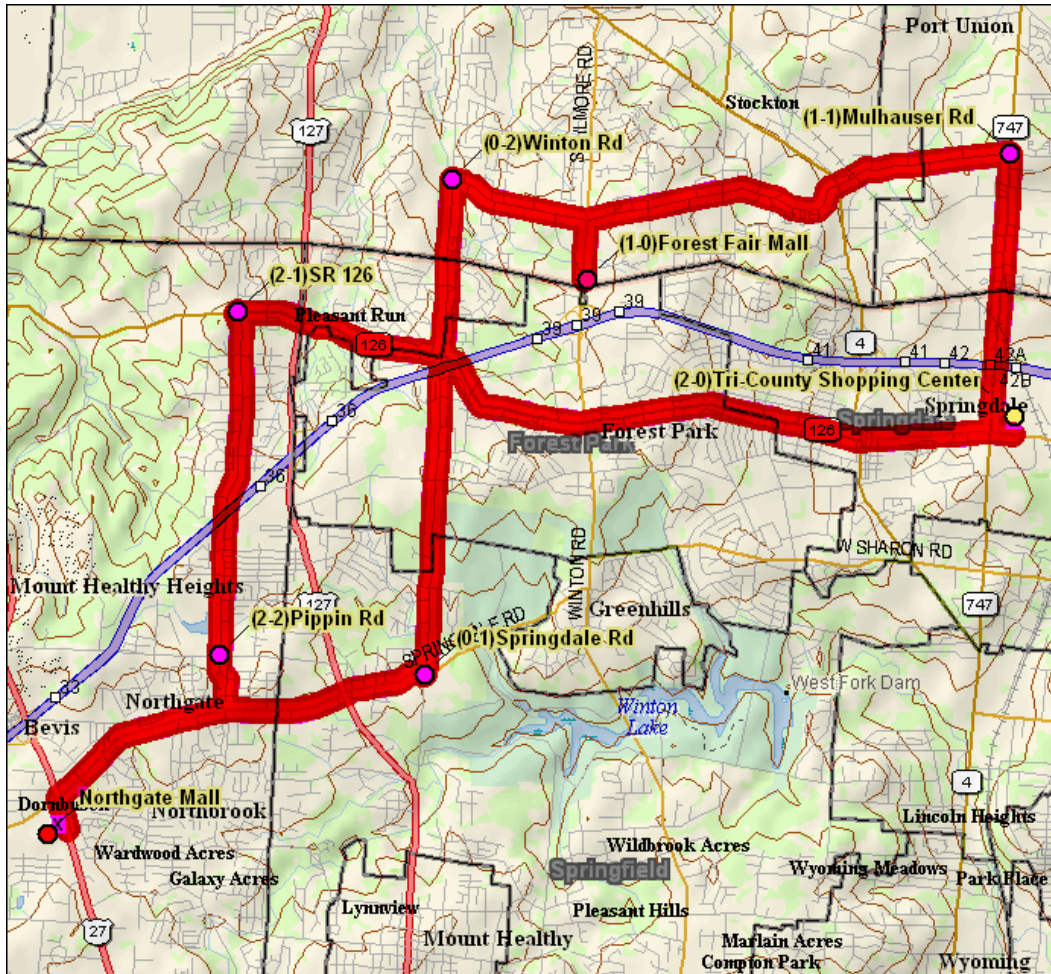

NORTHGATE MALL MALL TOUR 25 MILES

MILE	TURN	ROAD	DIST.
0	Right (East)	Springdale Rd.	3
3	Left	Mill Rd.	3.68
6.68	Right	Mack Rd.	3.09
9.77	Straight	Mulhauser Rd.	1.32
11.09	Right	Princeton-Glendale Rd.	2.07
13.16	Right	W. Kemper Rd.	5.92
19.08	Left	Pippin Rd.	3.01
22.09	Right	Springdale Rd.	1.44
23.53	Finish	Northgate Mall	

Data use subject to license.
© 2004 DeLorme, Topo USA® 5.0.
www.delorme.com

MN (5.2° W)

0 1/2 1 1 1/2 2 mi
Data Zoom 11-5