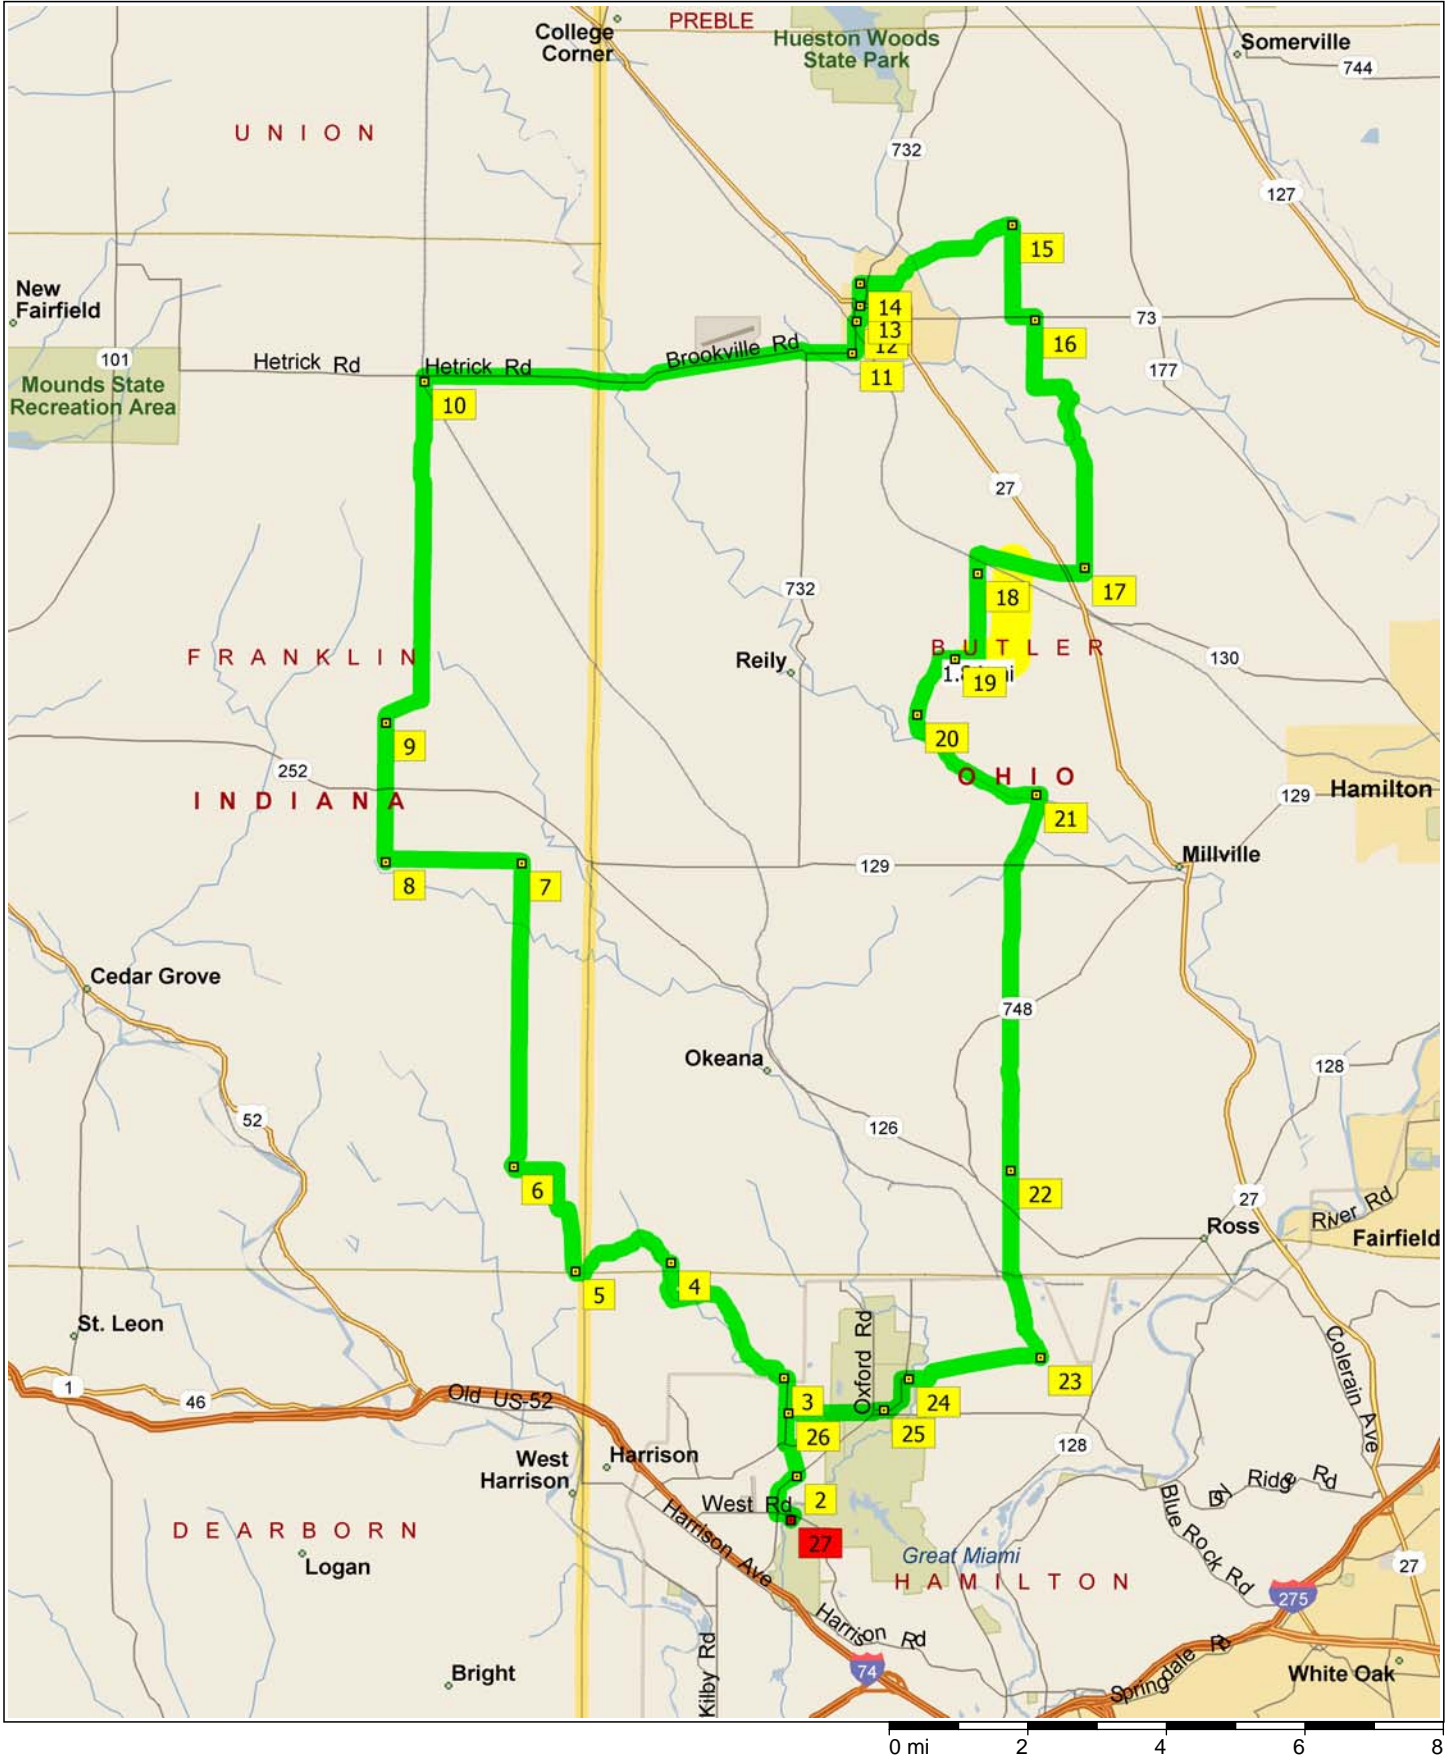

Sandy 61 Trip

61.1 miles; 2 hours, 22 minutes

9:00 AM	0.0 mi	1 Depart Timber Lakes Dr, Harrison, OH 45030 on Timber Lakes Dr (North-East) for 120 y...
9:00 AM	0.1 mi	Turn LEFT (West) onto West Rd for 0.2 mi
9:01 AM	0.3 mi	Turn RIGHT (North) onto Dry Fork Rd for 0.7 mi
9:02 AM	1.0 mi	2 At 10174 Dry Fork Rd, Harrison, OH 45030, stay on Dry Fork Rd (East) for 43 y...
9:03 AM	1.0 mi	Turn LEFT (North) onto Short Rd for 0.4 mi
9:04 AM	1.5 mi	Bear LEFT (West) onto New Haven Rd, then immediately turn RIGHT (North) onto Edgewood R... for 1.0 mi
9:07 AM	2.5 mi	Turn LEFT (West) onto Lees Creek Rd for 87 yds
9:07 AM	2.5 mi	3 At 9714 Lees Creek Rd, Harrison, OH 45030, stay on Lees Creek Rd (West) for 2.3 ...
9:12 AM	4.9 mi	Turn RIGHT (North) onto New Biddinger Rd for 0.4 mi
9:13 AM	5.3 mi	Road name changes to California Rd for 0.2 ...
9:14 AM	5.4 mi	4 At 4490 Schoenling Rd, Okeana, OH 45053, return South on California Rd for 54 yds
9:14 AM	5.5 mi	Turn RIGHT (North-West) onto Schoenling Rd for 0.6 mi
9:16 AM	6.1 mi	Bear LEFT (South-West) onto Bay Rd for 1.0 mi
9:18 AM	7.1 mi	Entering Indiana
9:18 AM	7.1 mi	Turn RIGHT (North) onto Bath Rd for 0.1 mi
9:19 AM	7.3 mi	Turn RIGHT (North) onto Carolina Trace Rd [Carolina Trail] for 43 yds
9:19 AM	7.3 mi	5 At 29502 Carolina Trace Rd, West Harrison, IN 47060, stay on Carolina Trace Rd [Caroli... Trail] (North-West) for 0.8 mi
9:21 AM	8.1 mi	Keep STRAIGHT onto Carolina Trace Rd for 0.2 mi
9:21 AM	8.3 mi	Bear RIGHT (North-West) onto Carolina Trace Rd [Carolina Trail] for 0.6 mi
9:23 AM	8.9 mi	Turn LEFT (West) onto Cox Rd for 0.7 mi
9:24 AM	9.6 mi	6 At 1097 Cox Rd, West Harrison, IN 47060, stay on Cox Rd (North) for 54 yds
9:25 AM	9.6 mi	Turn RIGHT (North) onto Drewersburg Rd for 1.5 mi
9:28 AM	11.1 mi	Road name changes to Drewersburg Pike for 3.0 mi
9:34 AM	14.0 mi	7 At 6290 Drewersburg Pike, Cedar Grove, IN 47016, stay on Drewersburg Pike (North) for 43 y...
9:34 AM	14.1 mi	Turn LEFT (West) onto Dickson Rd for 2.0 mi
9:39 AM	16.1 mi	Turn LEFT (South) onto Johnsons Fork Rd for 87 y...
9:39 AM	16.1 mi	8 At 6196 Johnsons Fork Rd, Cedar Grove, IN 47016, stay on Johnsons Fork Rd (North) for 76 yds
9:39 AM	16.1 mi	Road name changes to Johnson Fork Rd [Johnsons Fork Rd] for 1.0 mi
9:42 AM	17.1 mi	Road name changes to Johnsons Fork Rd for 87 yds
9:42 AM	17.2 mi	Road name changes to Springfield Rd for 1.0 mi
9:44 AM	18.1 mi	9 At 8036 Springfield Rd, Brookville, IN 47012, stay on Springfield Rd (North) for 0.7 mi
9:45 AM	18.8 mi	Turn LEFT to stay on Springfield Rd for 4.7 mi
9:54 AM	23.5 mi	10 At 13900 Springfield Rd, Bath, IN 47010, stay on Springfield Rd (North) for 142 y...
9:55 AM	23.5 mi	Turn RIGHT (East) onto Hetrick Rd [Hetrick Rd] for 2.2 ...
9:59 AM	25.7 mi	Keep STRAIGHT onto Oxford Pike for 0.1 mi
10:00 AM	25.9 mi	Road name changes to Oxford Pike Rd for 0.2 ...
10:01 AM	26.1 mi	Entering Ohio
10:01 AM	26.1 mi	Road name changes to Brookville Rd for 3.1 ...
10:07 AM	29.2 mi	Bear LEFT (East) onto SR-732 [W Chestnut St] for 0.7 mi