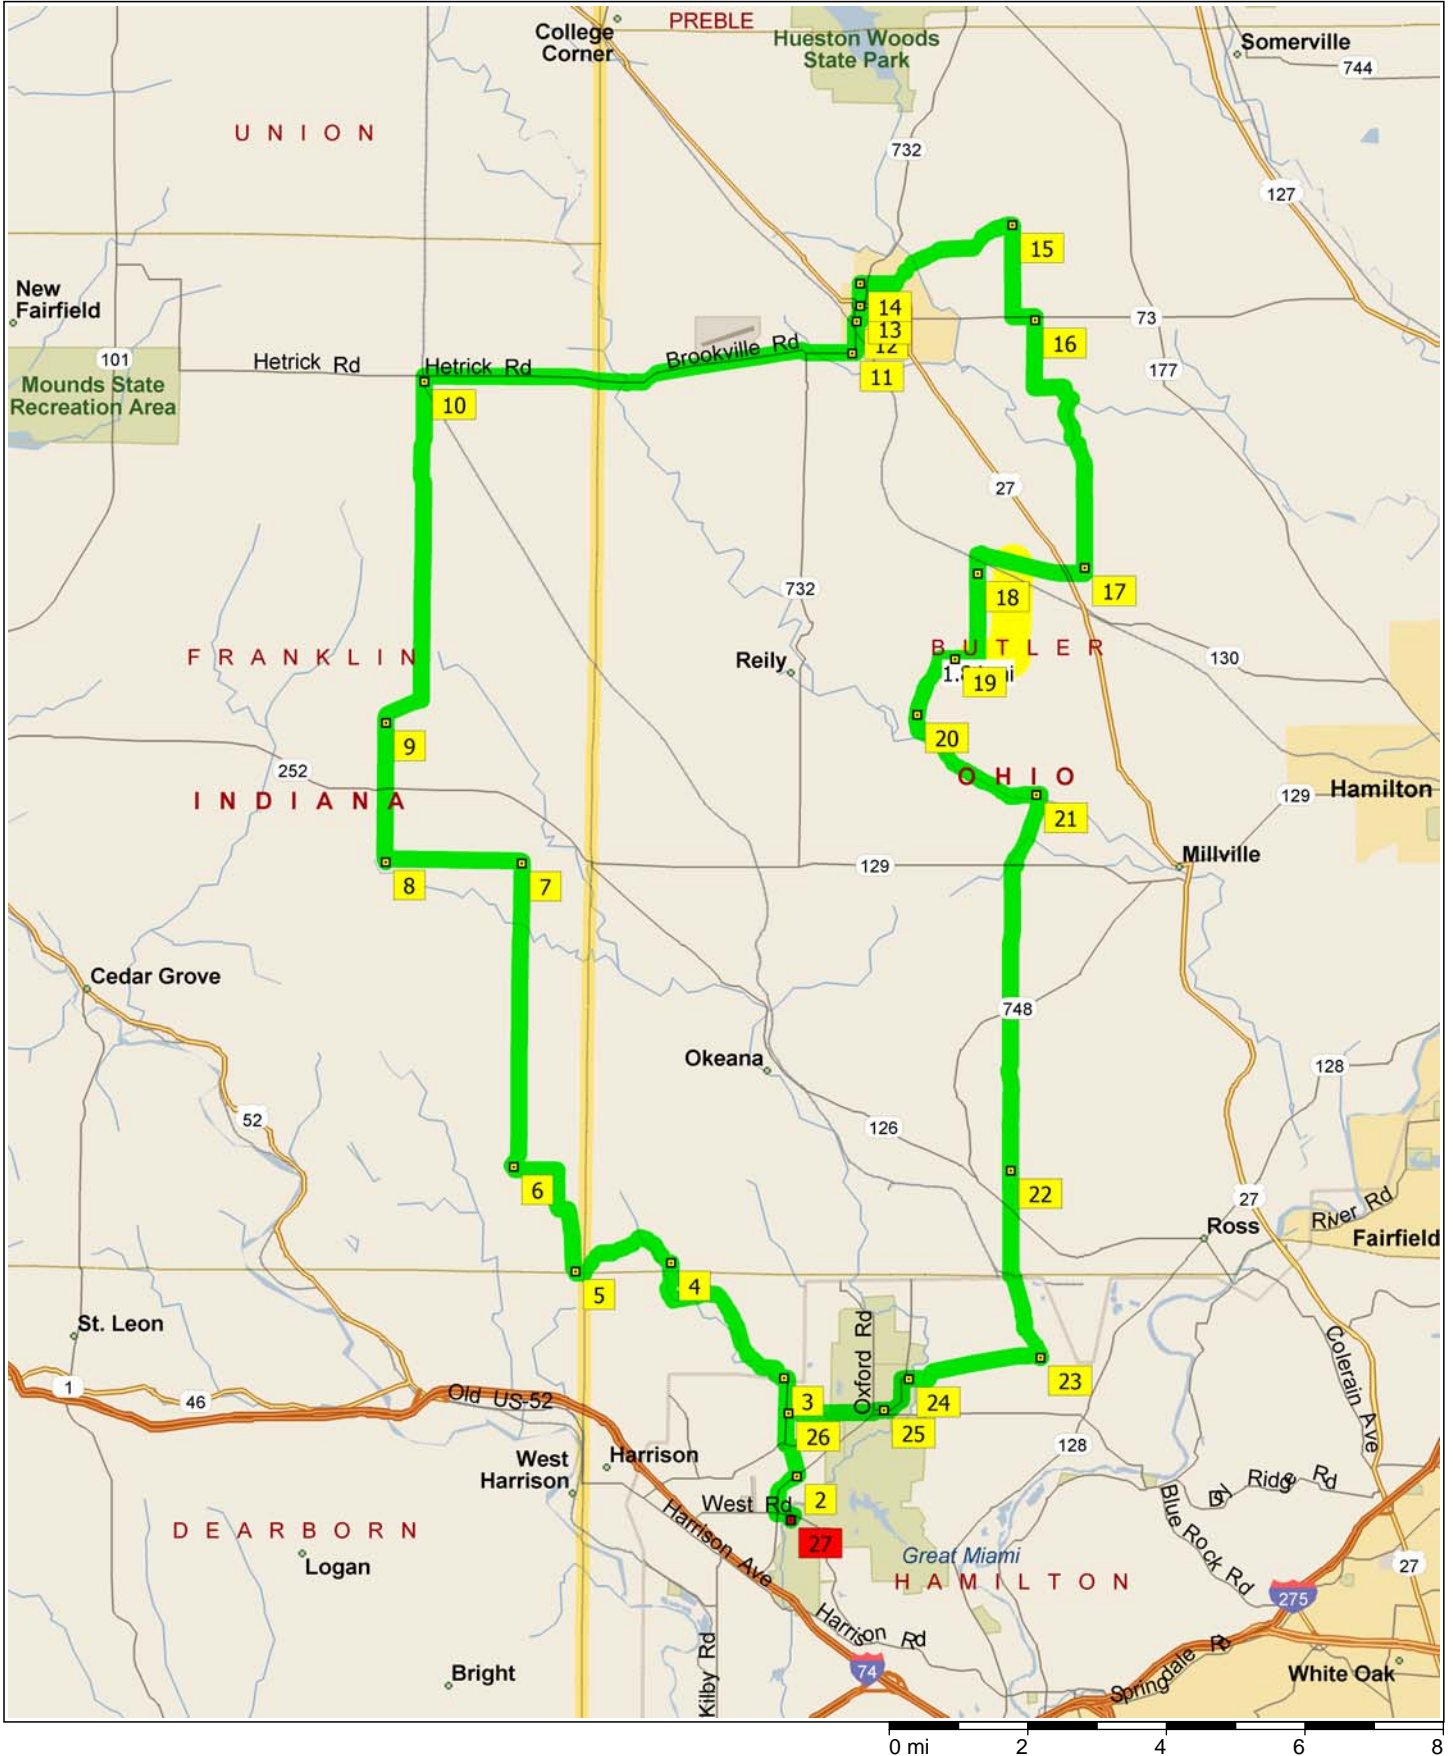

Sandy 61 Trip

61.1 miles; 2 hours, 22 minutes

9:00 AM	0.0 mi	1 Depart Timber Lakes Dr, Harrison, OH 45030 on Timber Lakes Dr (North-East) for 120 y...
9:00 AM	0.1 mi	Turn LEFT (West) onto West Rd for 0.2 mi
9:01 AM	0.3 mi	Turn RIGHT (North) onto Dry Fork Rd for 0.7 mi
9:02 AM	1.0 mi	2 At 10174 Dry Fork Rd, Harrison, OH 45030, stay on Dry Fork Rd (East) for 43 y...
9:03 AM	1.0 mi	Turn LEFT (North) onto Short Rd for 0.4 mi
9:04 AM	1.5 mi	Bear LEFT (West) onto New Haven Rd, then immediately turn RIGHT (North) onto Edgewood R... for 1.0 mi
9:07 AM	2.5 mi	Turn LEFT (West) onto Lees Creek Rd for 87 yds
9:07 AM	2.5 mi	3 At 9714 Lees Creek Rd, Harrison, OH 45030, stay on Lees Creek Rd (West) for 2.3 ...
9:12 AM	4.9 mi	Turn RIGHT (North) onto New Biddinger Rd for 0.4 mi
9:13 AM	5.3 mi	Road name changes to California Rd for 0.2 ...
9:14 AM	5.4 mi	4 At 4490 Schoenling Rd, Okeana, OH 45053, return South on California Rd for 54 yds
9:14 AM	5.5 mi	Turn RIGHT (North-West) onto Schoenling Rd for 0.6 mi
9:16 AM	6.1 mi	Bear LEFT (South-West) onto Bay Rd for 1.0 mi
9:18 AM	7.1 mi	Entering Indiana
9:18 AM	7.1 mi	Turn RIGHT (North) onto Bath Rd for 0.1 mi
9:19 AM	7.3 mi	Turn RIGHT (North) onto Carolina Trace Rd [Carolina Trail] for 43 yds
9:19 AM	7.3 mi	5 At 29502 Carolina Trace Rd, West Harrison, IN 47060, stay on Carolina Trace Rd [Caroli... Trail] (North-West) for 0.8 mi
9:21 AM	8.1 mi	Keep STRAIGHT onto Carolina Trace Rd for 0.2 mi
9:21 AM	8.3 mi	Bear RIGHT (North-West) onto Carolina Trace Rd [Carolina Trail] for 0.6 mi
9:23 AM	8.9 mi	Turn LEFT (West) onto Cox Rd for 0.7 mi
9:24 AM	9.6 mi	6 At 1097 Cox Rd, West Harrison, IN 47060, stay on Cox Rd (North) for 54 yds
9:25 AM	9.6 mi	Turn RIGHT (North) onto Drewersburg Rd for 1.5 mi
9:28 AM	11.1 mi	Road name changes to Drewersburg Pike for 3.0 mi
9:34 AM	14.0 mi	7 At 6290 Drewersburg Pike, Cedar Grove, IN 47016, stay on Drewersburg Pike (North) for 43 y...
9:34 AM	14.1 mi	Turn LEFT (West) onto Dickson Rd for 2.0 mi
9:39 AM	16.1 mi	Turn LEFT (South) onto Johnsons Fork Rd for 87 y...
9:39 AM	16.1 mi	8 At 6196 Johnsons Fork Rd, Cedar Grove, IN 47016, stay on Johnsons Fork Rd (North) for 76 yds
9:39 AM	16.1 mi	Road name changes to Johnson Fork Rd [Johnsons Fork Rd] for 1.0 mi
9:42 AM	17.1 mi	Road name changes to Johnsons Fork Rd for 87 yds
9:42 AM	17.2 mi	Road name changes to Springfield Rd for 1.0 mi
9:44 AM	18.1 mi	9 At 8036 Springfield Rd, Brookville, IN 47012, stay on Springfield Rd (North) for 0.7 mi
9:45 AM	18.8 mi	Turn LEFT to stay on Springfield Rd for 4.7 mi
9:54 AM	23.5 mi	10 At 13900 Springfield Rd, Bath, IN 47010, stay on Springfield Rd (North) for 142 y...
9:55 AM	23.5 mi	Turn RIGHT (East) onto Hetrick Rd [Hetrick Rd] for 2.2 ...
9:59 AM	25.7 mi	Keep STRAIGHT onto Oxford Pike for 0.1 mi
10:00 AM	25.9 mi	Road name changes to Oxford Pike Rd for 0.2 ...
10:01 AM	26.1 mi	Entering Ohio
10:01 AM	26.1 mi	Road name changes to Brookville Rd for 3.1 ...
10:07 AM	29.2 mi	Bear LEFT (East) onto SR-732 [W Chestnut St] for 0.7 mi