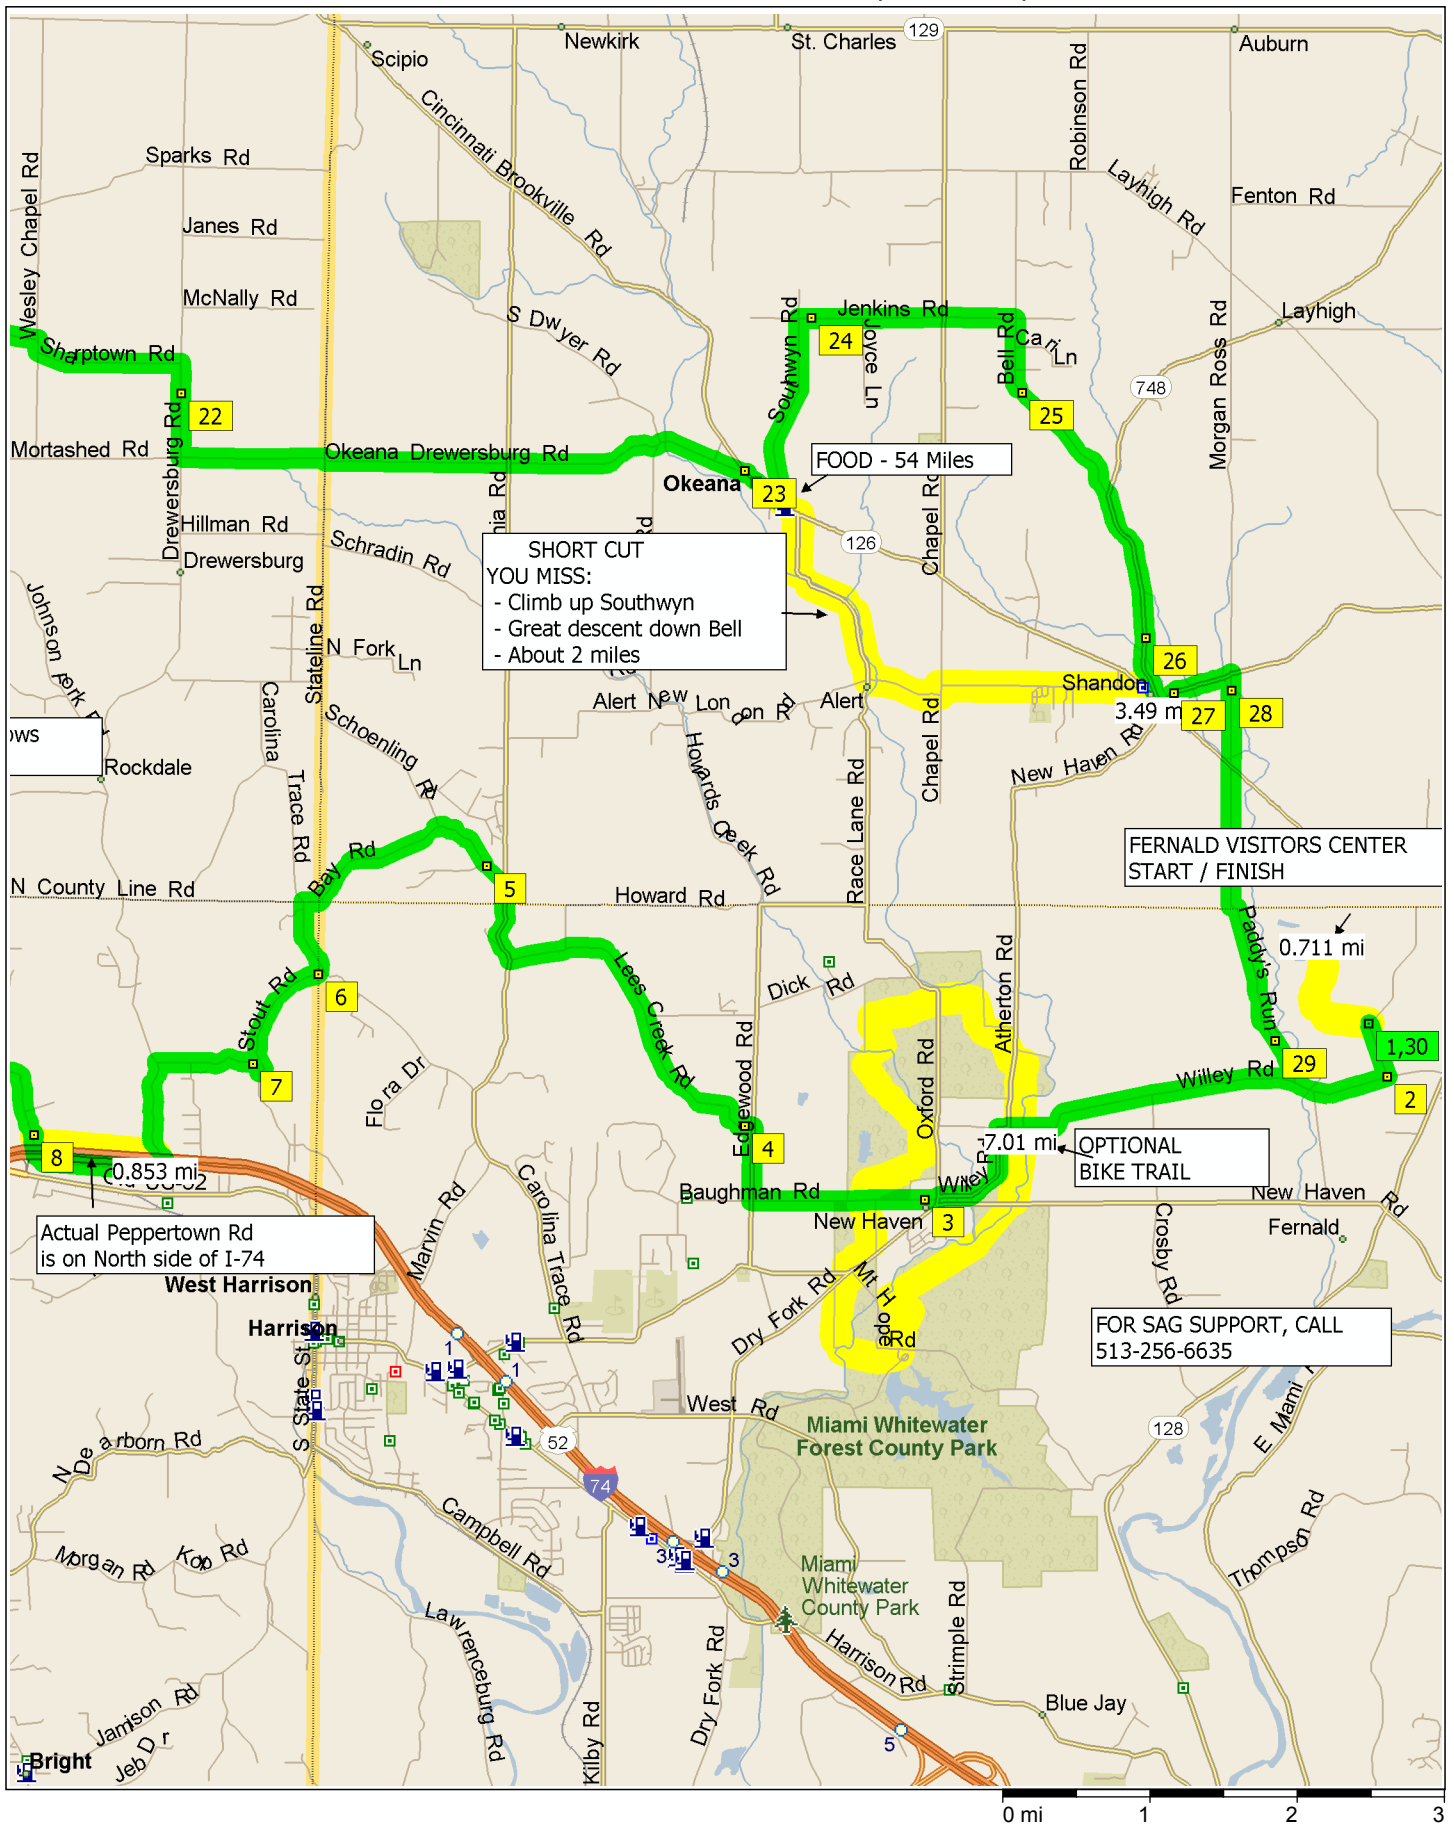

St Leon Route - 64 MILES (PAGE 1)

St Leon Route - 64 MILES (PAGE 2)